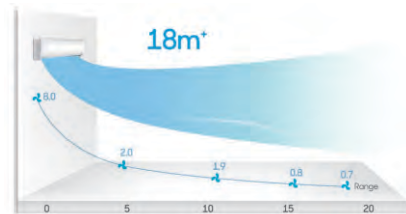

Longer distance of air supply

The air conditioning duct system is optimized to achieve long-distance air supply, and the air supply distance can reach 18 meters.